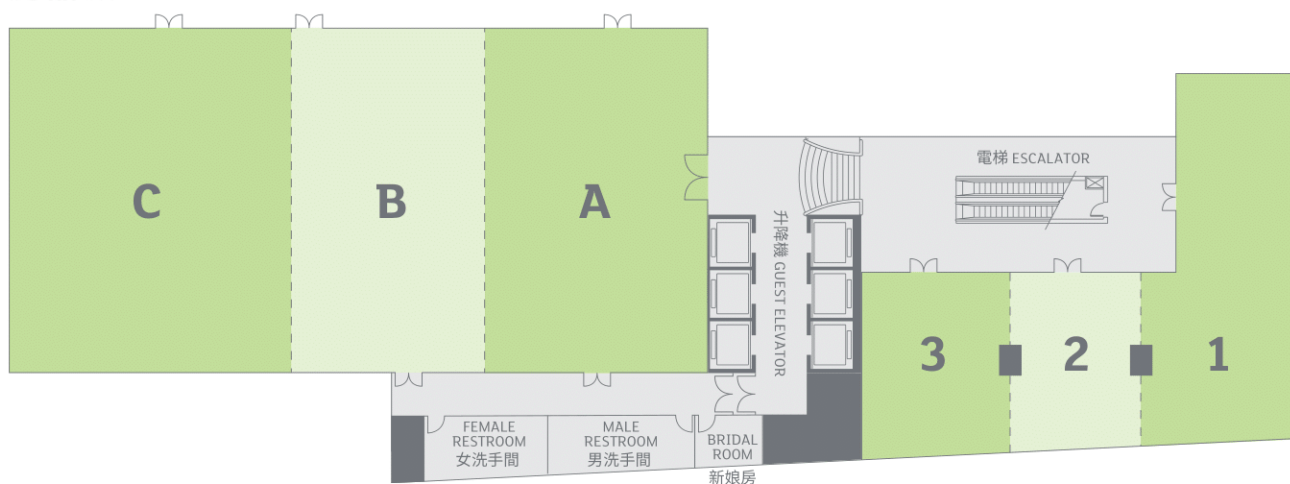

Floor Plan & Capacity

Banquets / Conferences Configuration

Crystal Ballroom	Area			Celling Height	Dimension	Banquet (table)		Buffet		Cocktail		Classroom		Theatre		U-shape or boardroom		
A	2,960 sq.ft 275 sq.m	4,656 sq.ft		15.3' 4.7m	47.9' x 61.7' 14.6 x 18.8m	16		144		200		112		220		50		
B	1,696 sq.ft 158 sq.m	433 sq.ft	7,657 sq.ft 712 sq.m		27.6' x 61.7' 8.4 x 18.8m		48		384		635		312		635		64	100
C	3,001 sq.ft 279 sq.m	4,697 sq.ft 437 sq.m			48.5' x 61.7' 14.8 x 18.8m		24		192		400		160		360			

Crystal Room	Area			Celling Height	Dimension	Banquet (table)		Buffet		Cocktail		Classroom		Theatre		U-shape or boardroom		
1	1,209 sq.ft 112 sq.m	1,948 sq.ft		8.9' 2.7m	(30'x25')+(26'x18') (9x7.6m)+(8x5.5m)	7		60		100		60		100		26		
2	739 sq.ft 69 sq.m	181 sq.ft	2,721 sq.ft 253 sq.m		29' x 26' 8.8 x 7.8m	5	17	36	96	132	50	200	32		50		26	
3	744 sq.ft 72 sq.m	1,512 sq.ft 141 sq.m			32' x 24' 9.7 x 7.4m	5	10	36	72		50	100	32		50			26

CRYSTAL BALLROOM 麗晶殿

CRYSTAL ROOMS 麗晶廳

香港金域假日酒店
香港九龍尖沙咀彌敦道50號

Holiday Inn Golden Mile
50 Nathan Road, Tsim Sha Tsui, Kowloon, Hong Kong

Tel (852) 2315 1276 Fax (852) 2366 6221
Email catering.higm@ihg.com Website www.higoldenmile.com