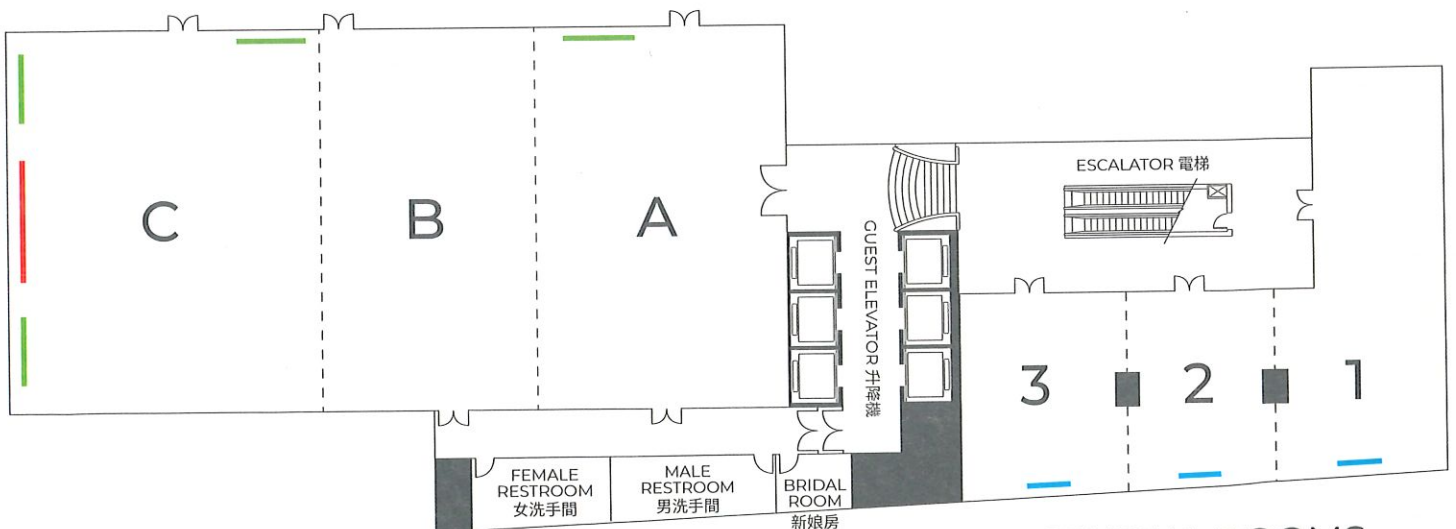

Floor Plan & Capacity

BANQUETS / CONFERENCE CONFIGURATION

Crystal Ballroom	Area				Ceiling Height	Dimension	Banquet (table)		Buffet		Cocktail		Classroom		Theatre		U-shape or boardroom	
	sq.ft	sq.m	sq.ft	sq.m			sq.ft	sq.m	sq.ft	sq.m	sq.ft	sq.m	sq.ft	sq.m	sq.ft	sq.m	sq.ft	sq.m
A	2,960	275	4,656	433	15.3' 4.7m	47.9' x 61.7' 14.6 x 18.8m	16	48	144	360	200	635	112	312	220	635	50	100
B	1,696	158	4,697	437		27.6' x 61.7' 8.4 x 18.8m	24	192	400	160	360	64						
C	3,001	279	7,657	712		48.5' x 61.7' 14.8 x 18.8m	16	48	144	360	200	635	112	312	220	635	50	100

Crystal Room	Area				Ceiling Height	Dimension	Banquet (table)		Buffet		Cocktail		Classroom		Theatre		U-shape or boardroom	
	sq.ft	sq.m	sq.ft	sq.m			sq.ft	sq.m	sq.ft	sq.m	sq.ft	sq.m	sq.ft	sq.m	sq.ft	sq.m	sq.ft	sq.m
1	1,209	112	1,948	181	8.9' 2.7m	(30' x 25') + (26' x 18') (9 x 7.6m) + (8 x 5.5m)	7	17	60	132	100	200	60	100	100	26	26	
2	739	69	1,512	141		29' x 26' 8.8 x 7.8m	5	10	36	60	50	100	32	50	50	26	26	
3	744	72	1,948	181		32' x 24' 9.7 x 7.4m	5	10	36	60	50	100	32	50	50	26	26	

CRYSTAL BALLROOM

麗晶殿

- LED Wall 236" x 98" / 6m x 2.5m
- Built-in Projection Screen 127" x 78" / 3.23m x 1.98m
- Built-in Projection Screen 85" x 53" / 2.16m x 1.35m

CRYSTAL ROOMS

麗晶廳

Holiday Inn Golden Mile Hong Kong
50 Nathan Road, Tsim Sha Tsui, Kowloon, Hong Kong
Tel: (852) 2369 3111 Fax: (852) 2369 8016
Email: reservations.higm@ihg.com Website: www.higoldenmile.com

假日酒店
Holiday Inn
洲際酒店集團旗下
香港金域
GOLDEN MILE HONG KONG