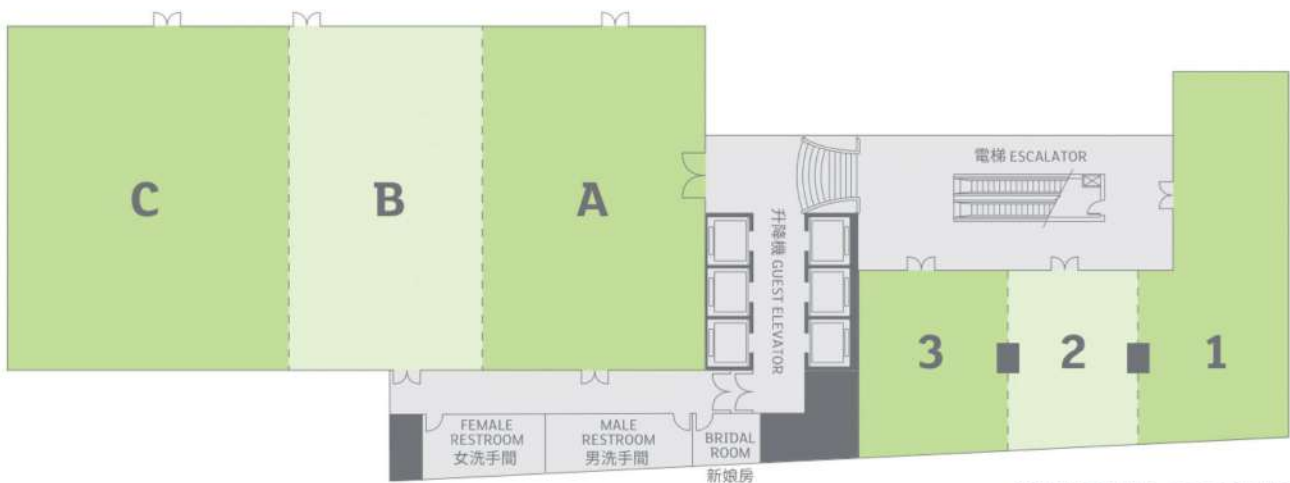

Floor Plan & Capacity

Banquets / Conferences Configuration

Crystal Ballroom	Area			Celling Height	Dimension	Banquet (table)		Buffet		Cocktail		Classroom		Theatre		U-shape or boardroom		
A	2,960 sq.ft 275 sq.m	4,656 sq.ft		15.3' 4.7m	47.9' x 61.7' 14.6 x 18.8m	16		144		200		112		220		50		
B	1,696 sq.ft 158 sq.m	433 sq.ft	7,657 sq.ft 712 sq.m			27.6' x 61.7' 8.4 x 18.8m		48		384	635		312		635		64	100
C	3,001 sq.ft 279 sq.m	4,697 sq.ft 437 sq.m				48.5' x 61.7' 14.8 x 18.8m	24		192		400		160		360			

Crystal Room	Area			Celling Height	Dimension	Banquet (table)		Buffet		Cocktail		Classroom		Theatre		U-shape or boardroom		
1	1,209 sq.ft 112 sq.m	1,948 sq.ft		8.9' 2.7m	(30'x25')+(26'x18') (9x7.6m)+(8x5.5m)	7		60		100		60		100		26		
2	739 sq.ft 69 sq.m	181 sq.m	2,721 sq.ft 253 sq.m			29' x 26' 8.8 x 7.8m	5	17	36	96	132	50	32	200	50		26	
3	744 sq.ft 72 sq.m	1,512 sq.ft 141 sq.m				32' x 24' 9.7 x 7.4m	5	10	36	72	100	50	32		50			26

CRYSTAL BALLROOM 麗晶殿

CRYSTAL ROOMS 麗晶廳

香港金域假日酒店
香港九龍尖沙咀彌敦道50號

Holiday Inn Golden Mile
50 Nathan Road, Tsim Sha Tsui, Kowloon, Hong Kong

Tel (852) 2315 1276 Fax (852) 2366 6221
Email catering.higm@ihg.com Website www.higoldenmile.com