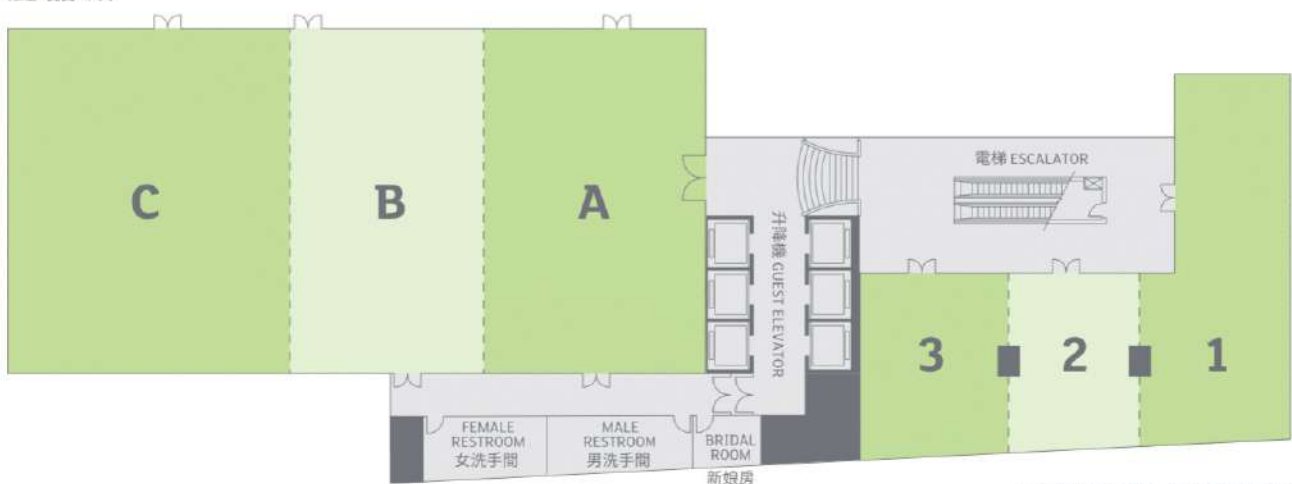

Floor Plan & Capacity

Banquets / Conferences Configuration

Crystal Ballroom	Area			Ceiling Height	Dimension	Banquet (table)		Buffet		Cocktail		Classroom		Theatre		U-shape or boardroom	
A	2,960 sq.ft 275 sq.m	4,656 sq.ft		15.3' 4.7m	47.9' x 61.7' 14.6 x 18.8m	16		144		200		112		220		50	
B	1,696 sq.ft 158 sq.m	433 sq.m	7,657 sq.ft 712 sq.m		27.6' x 61.7' 8.4 x 18.8m	24	48	192	384	400	635	160	312	360	635	64	100
C	3,001 sq.ft 279 sq.m	4,697 sq.ft 437 sq.m			48.5' x 61.7' 14.8 x 18.8m												

Crystal Room	Area			Ceiling Height	Dimension	Banquet (table)		Buffet		Cocktail		Classroom		Theatre		U-shape or boardroom	
1	1,209 sq.ft 112 sq.m	1,948 sq.ft		8.9' 2.7m	(30'x25')+(26'x18') (9x7.6m)+(8x5.5m)	7		60		100		60		100		26	
2	739 sq.ft 69 sq.m	181 sq.m	2,721 sq.ft 253 sq.m		29' x 26' 8.8 x 7.8m	5	17	35	96	132	50	200	32		50		26
3	744 sq.ft 72 sq.m	1,512 sq.ft 141 sq.m			32' x 24' 9.7 x 7.4m	5	10	35	72		50	100	32		50		26

CRYSTAL BALLROOM 麗晶殿

CRYSTAL ROOMS 麗晶廳

香港金域假日酒店
香港九龍尖沙咀彌敦道50號

Holiday Inn Golden Mile
50 Nathan Road, Tsim Sha Tsui, Kowloon, Hong Kong

Tel (852) 2315 1276 Fax (852) 2366 6221
Email catering.higm@ihg.com Website www.higoldenmile.com

假日酒店
Holiday Inn

洲際酒店集團旗下
香港金域
GOLDEN MILE HONG KONG