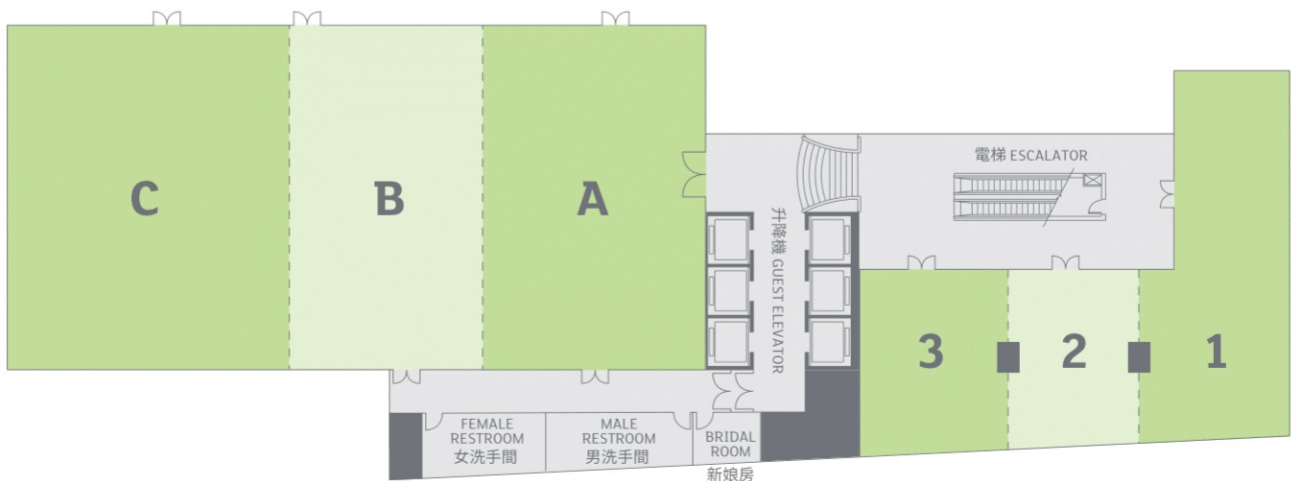

Floor Plan & Capacity

Banquets / Conferences Configuration

Crystal Ballroom	Area				Celling Height	Dimension	Banquet (table)			Buffet			Cocktail		Classroom		Theatre		U-shape or boardroom			
A	2,960 sq.ft 275 sq.m	4,656 sq.ft			15.3' 4.7m	47.9' x 61.7' 14.6 x 18.8m	16			144			200		112		220		50			
B	1,696 sq.ft 158 sq.m	433 sq.ft	4,697 sq.ft 437 sq.m	7,657 sq.ft 712 sq.m		27.6' x 61.7' 8.4 x 18.8m		24	48		192	384		400	635	160	312		360	635	64	100
C	3,001 sq.ft 279 sq.m					48.5' x 61.7' 14.8 x 18.8m																

Crystal Room	Area				Celling Height	Dimension	Banquet (table)			Buffet			Cocktail		Classroom		Theatre		U-shape or boardroom			
1	1,209 sq.ft 112 sq.m	1,948 sq.ft			8.9' 2.7m	(30'x25')+(26'x18') (9x7.6m)+(8x5.5m)	7			60			100		60		100		26			
2	739 sq.ft 69 sq.m	181 sq.m	1,512 sq.ft 141 sq.m	2,721 sq.ft 253 sq.m		29' x 26' 8.8 x 7.8m		5	17		36	96	132	50	200	32		50		26		
3	744 sq.ft 72 sq.m					32' x 24' 9.7 x 7.4m		5	10		36	72		50	100		32		50		26	

CRYSTAL BALLROOM 麗晶殿

CRYSTAL ROOMS 麗晶廳

香港金域假日酒店
香港九龍尖沙咀彌敦道50號

Holiday Inn Golden Mile
50 Nathan Road, Tsim Sha Tsui, Kowloon, Hong Kong

Tel (852) 2315 1276 Fax (852) 2366 6221
Email catering.higm@ihg.com Website www.higoldenmile.com

洲際酒店集團旗下
香港金域
GOLDEN MILE HONG KONG